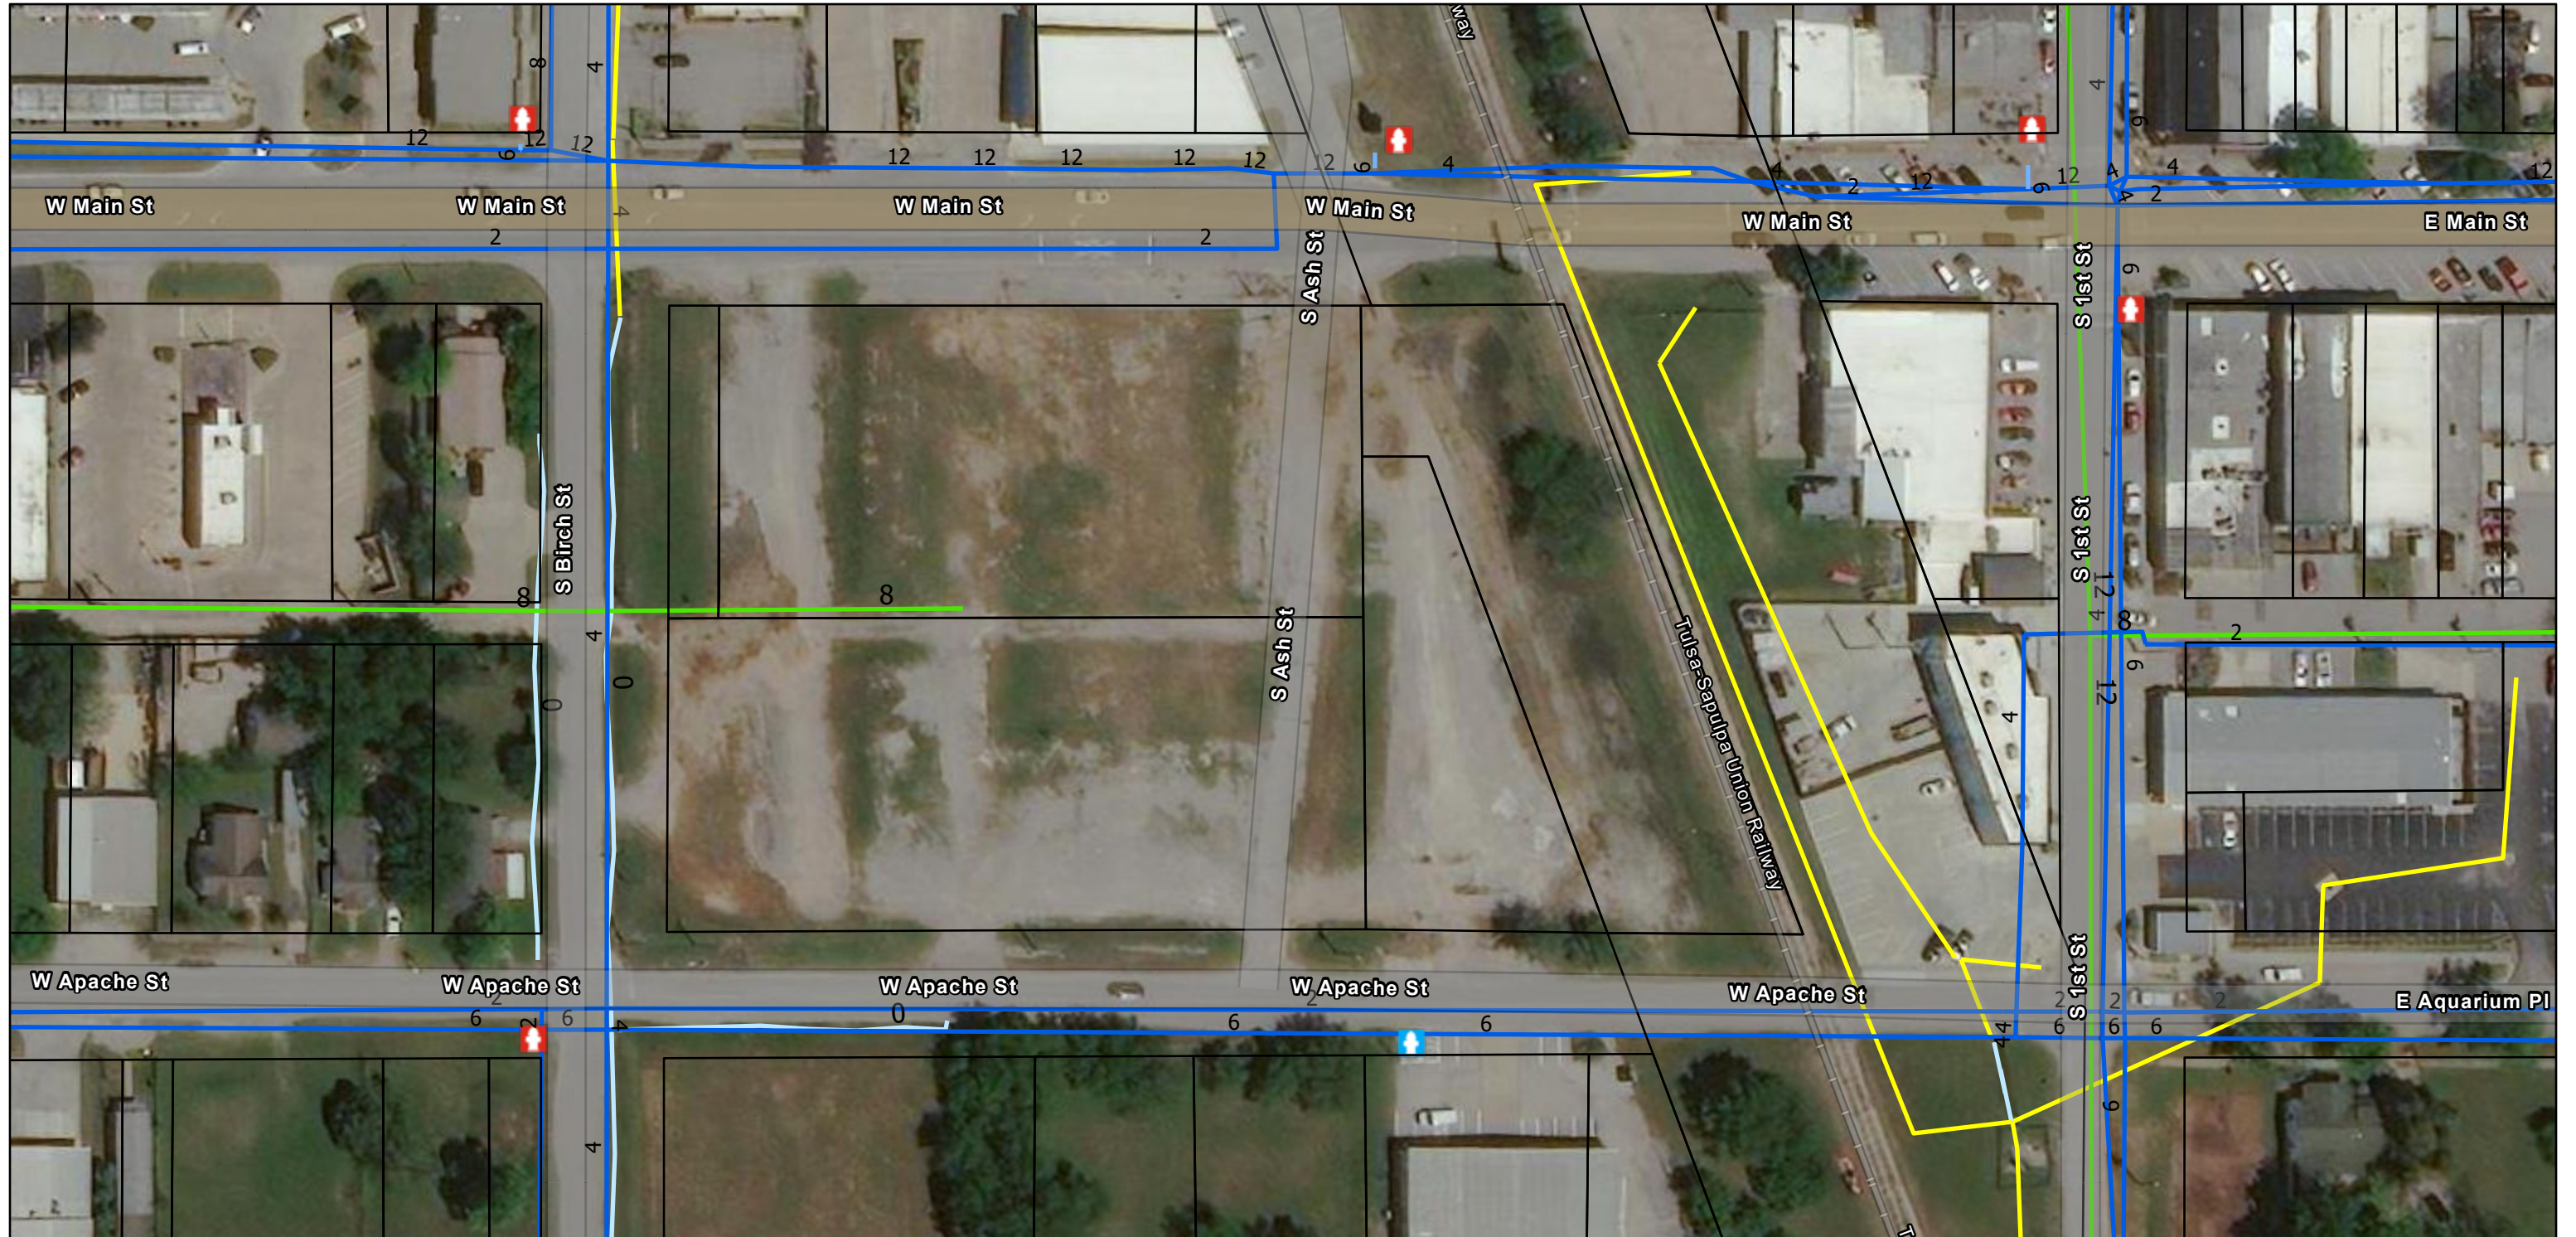

ArcGIS Web Map

12/30/2021, 10:36:52 AM

- Parcels_Jenks
- Water Mains_Laterals
- Sanitary_Gravity_Mains
- Stormwater_Lines
- FireDepartment_Hydrants
- Water Main
- City of Jenks
- Collector
- In Service
- Hydrant Stub
- Open_Channel