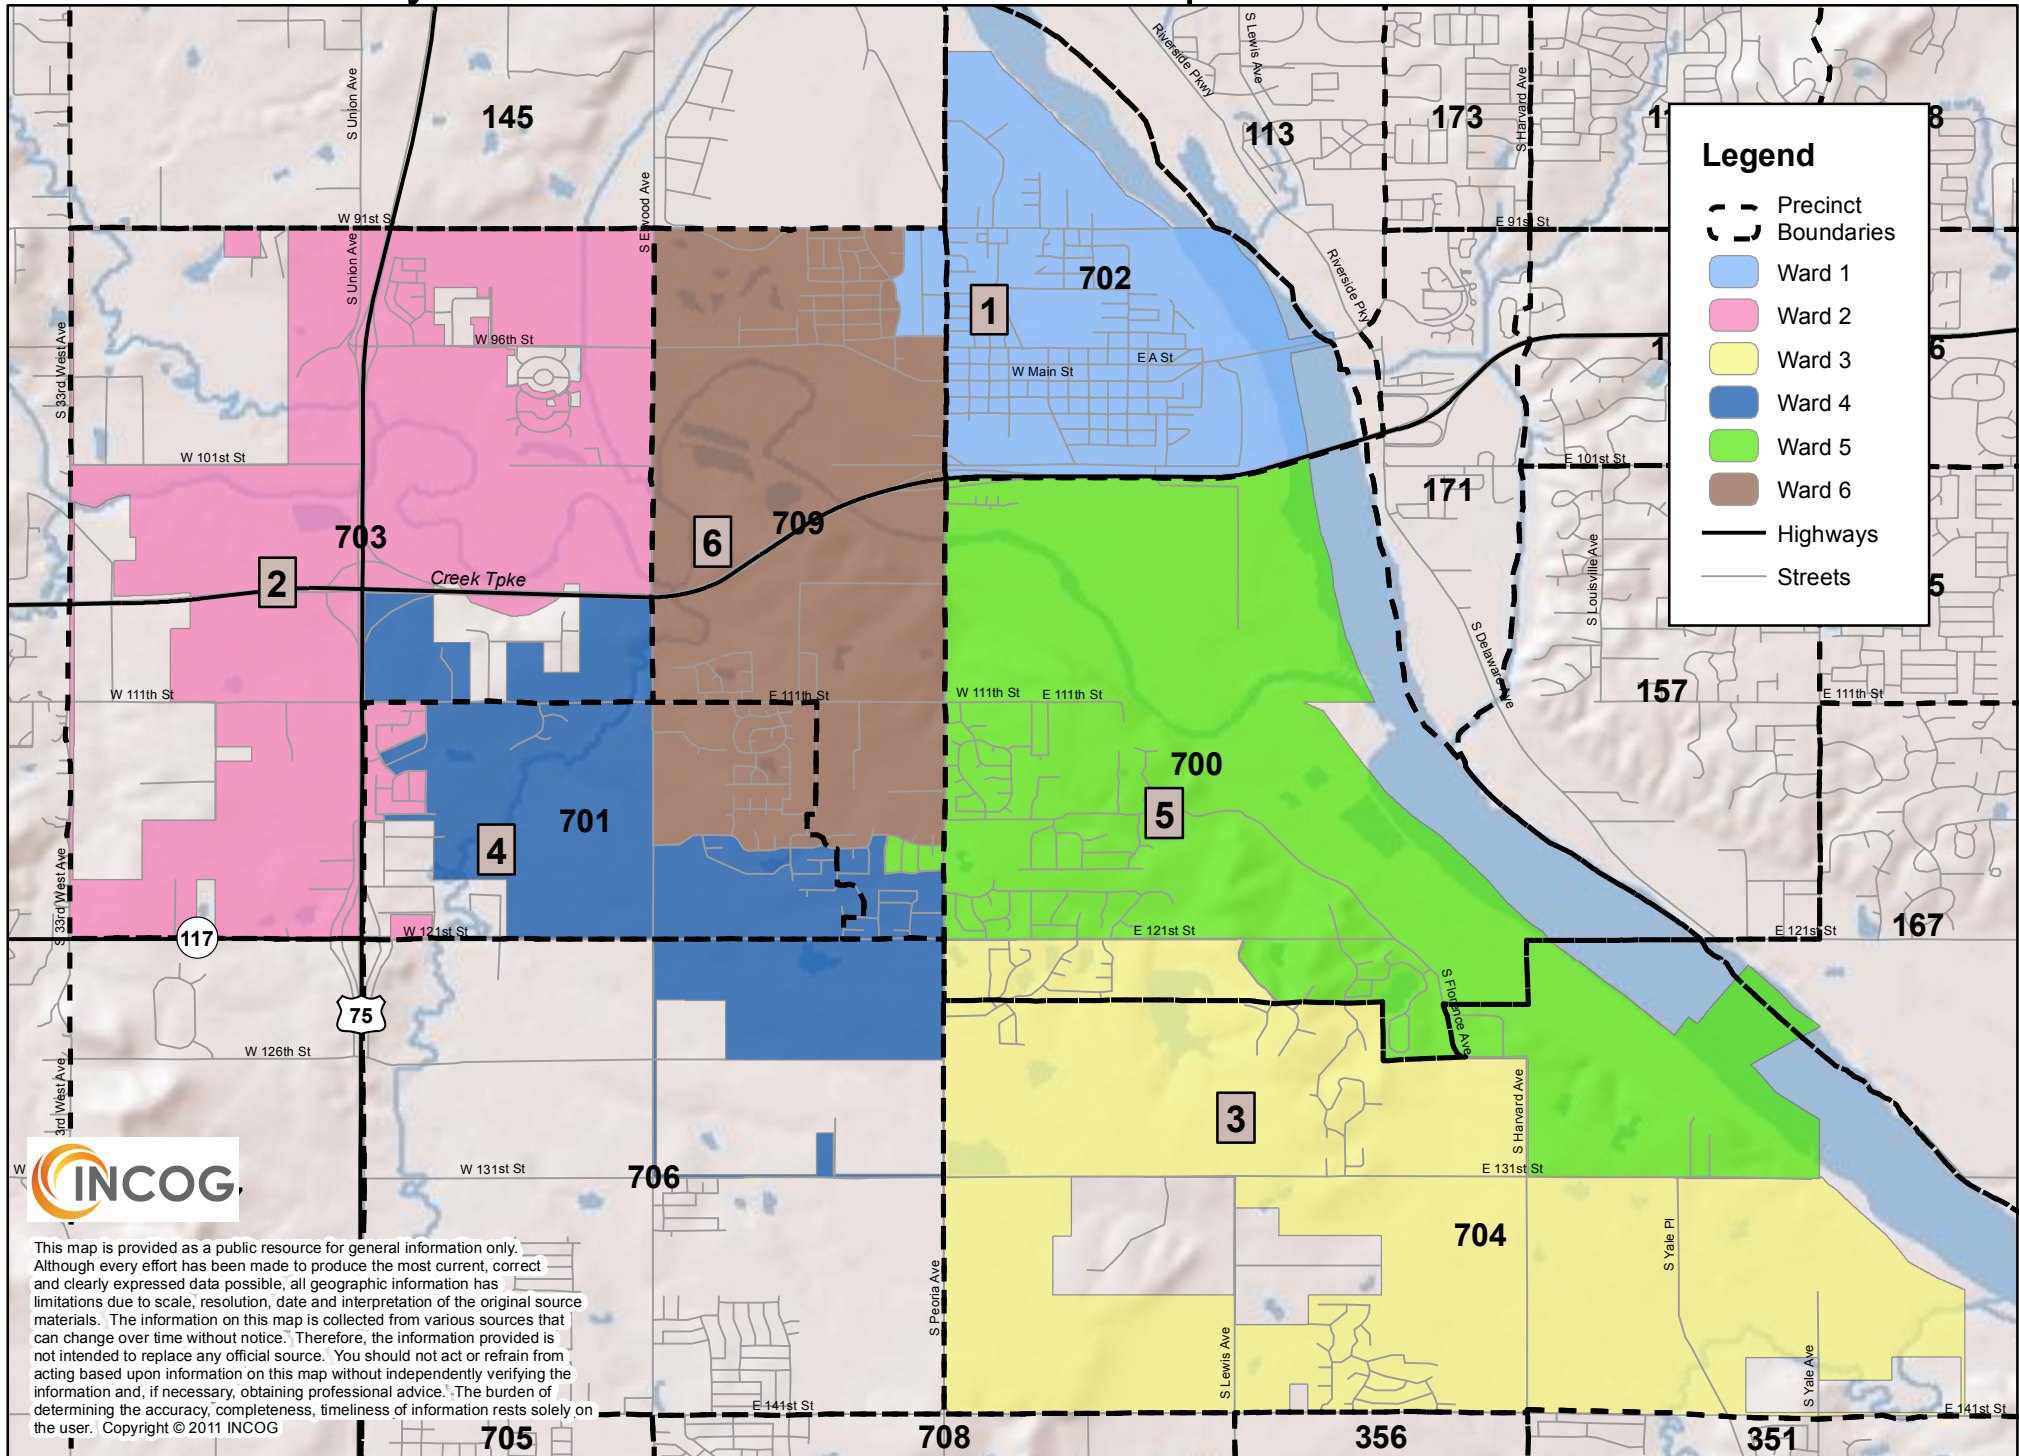

# City of Jenks Council Wards - Adopted Plan 5-23-2011

This map is provided as a public resource for general information only. Although every effort has been made to produce the most current, correct and clearly expressed data possible, all geographic information has limitations due to scale, resolution, date and interpretation of the original source materials. The information on this map is collected from various sources that can change over time without notice. Therefore, the information provided is not intended to replace any official source. You should not act or refrain from acting based upon information on this map without independently verifying the information and, if necessary, obtaining professional advice. The burden of determining the accuracy, completeness, timeliness of information rests solely on the user. Copyright © 2011 INCOG