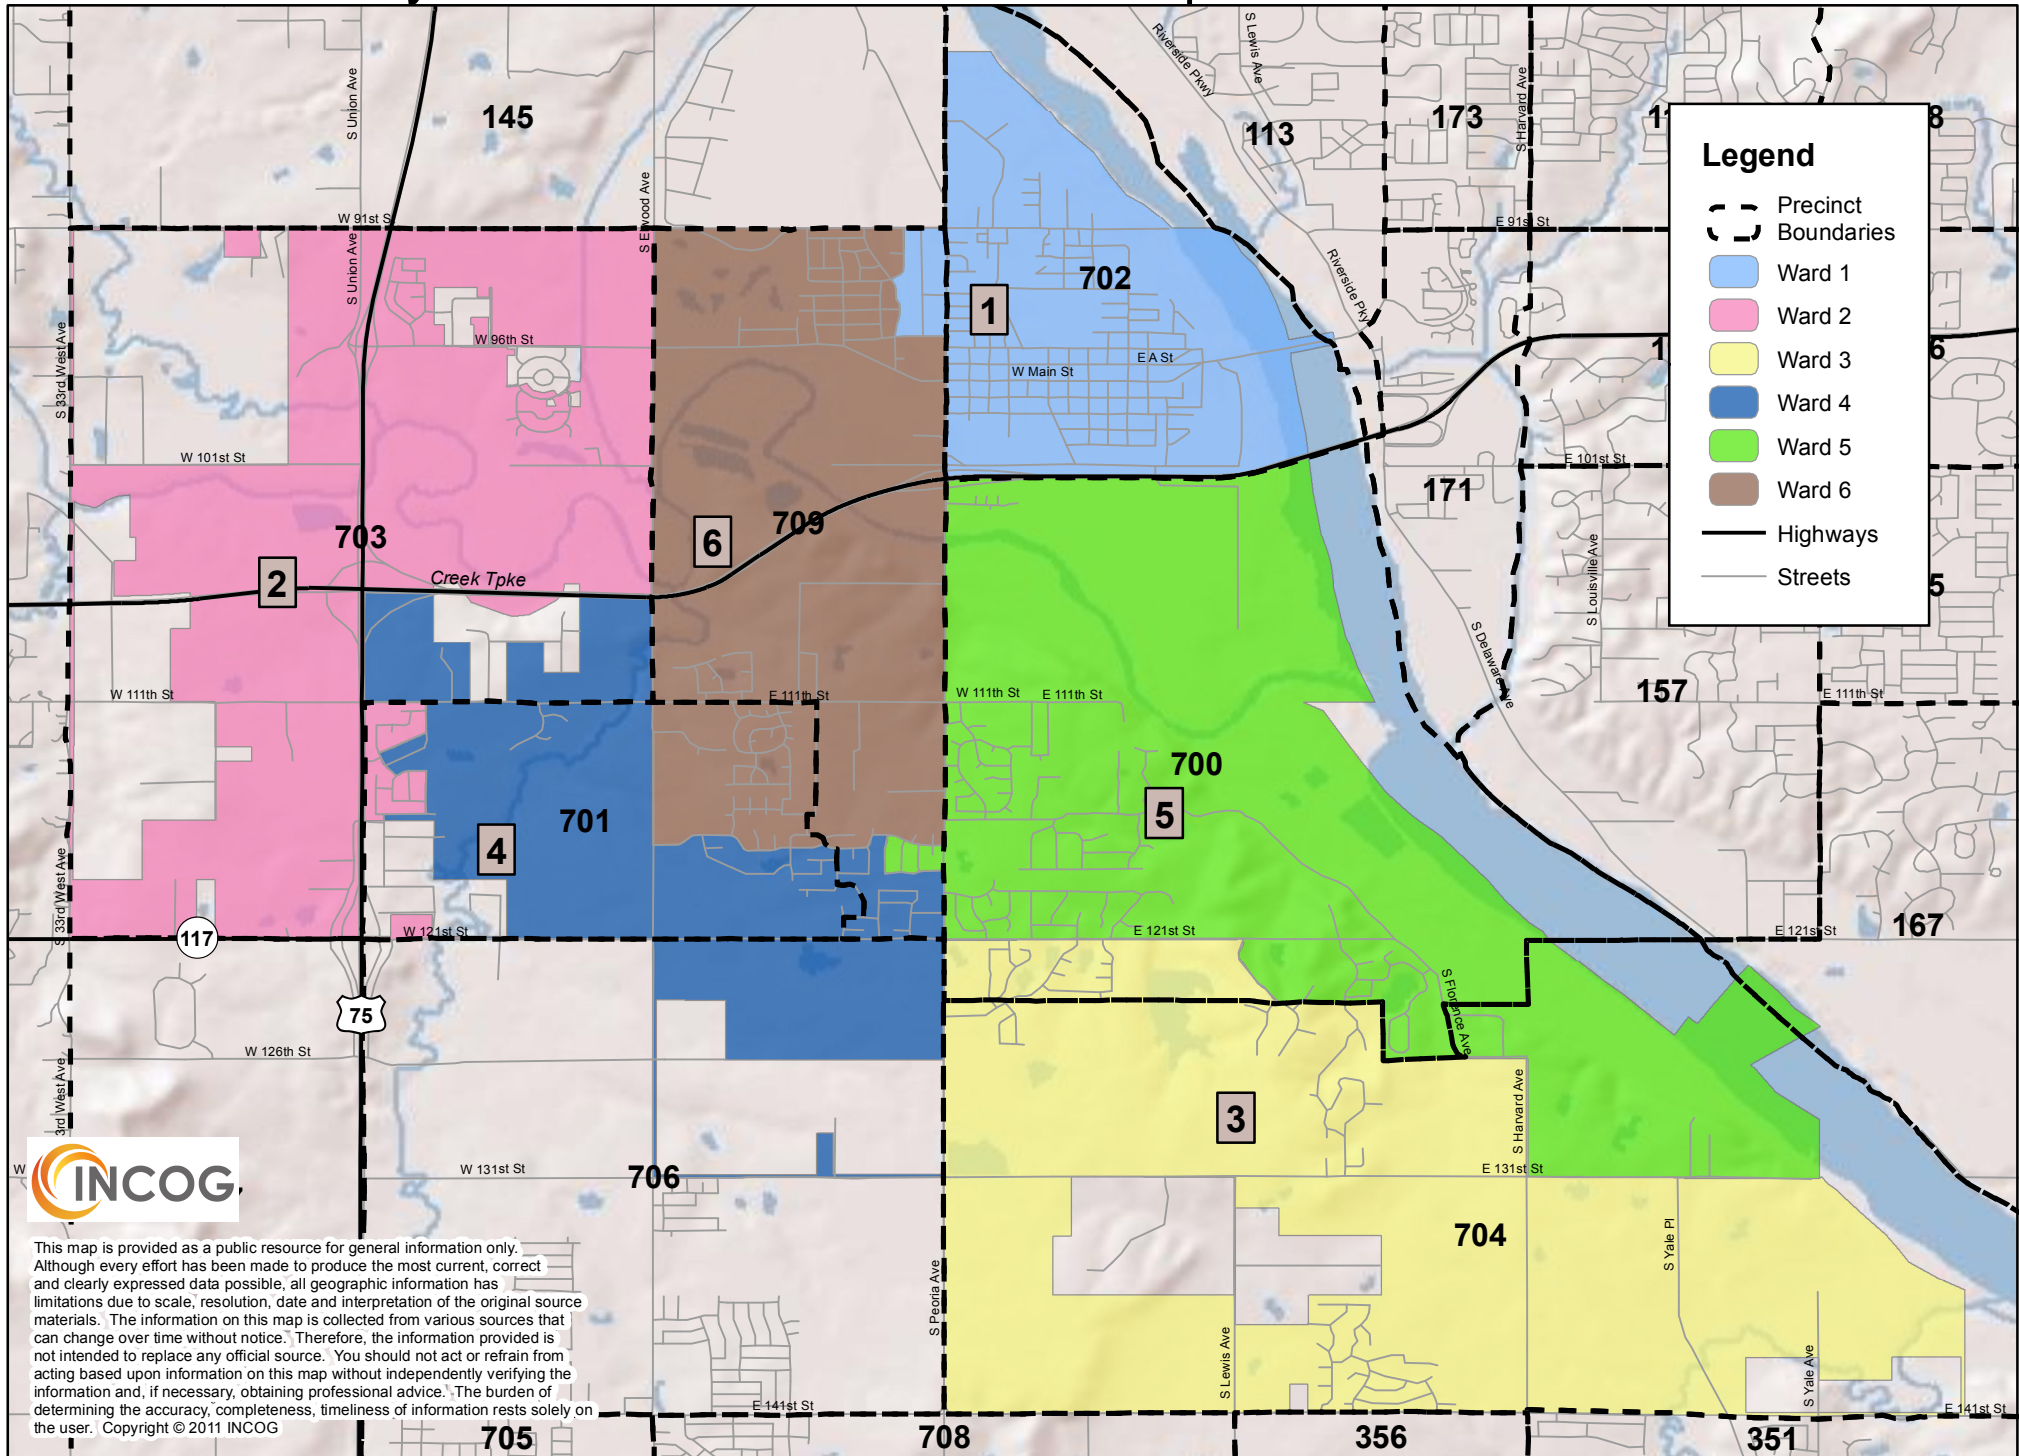

City of Jenks Council Wards - Adopted Plan 5-23-2011

This map is provided as a public resource for general information only. Although every effort has been made to produce the most current, correct and clearly expressed data possible, all geographic information has limitations due to scale, resolution, date and interpretation of the original source materials. The information on this map is collected from various sources that can change over time without notice. Therefore, the information provided is not intended to replace any official source. You should not act or refrain from acting based upon information on this map without independently verifying the information and, if necessary, obtaining professional advice. The burden of determining the accuracy, completeness, timeliness of information rests solely on the user. Copyright © 2011 INCOG