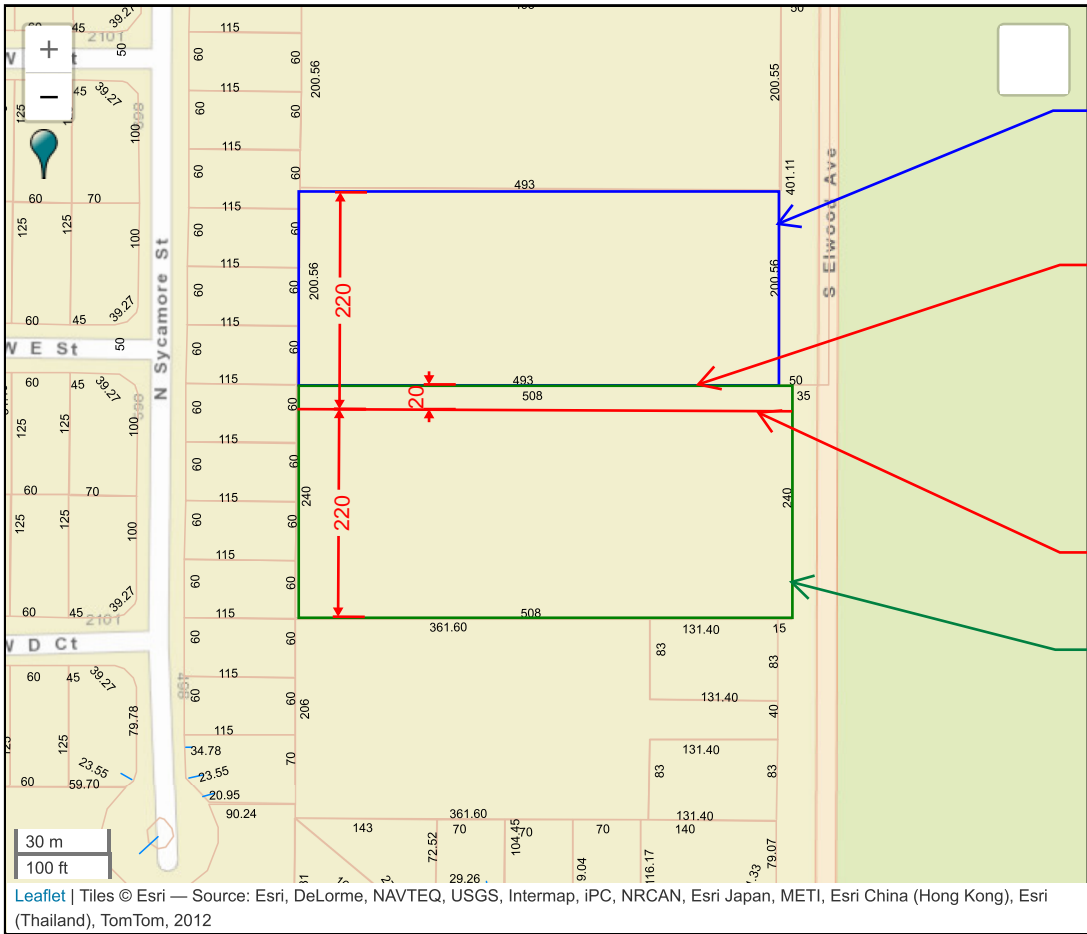

Township: 18 North Range: 12 East Section: 23

North Tract Existing

Existing Shared Lot Line

Proposed Shared Lot Line

South Tract Existing